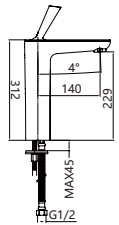

Faucet
综合龙头

F036607C

Single Handle Basin Faucet
单把面盆龙头
带提拉下水

F036609C

Single Handle High Basin Faucet
单把高体面盆龙头
带按压下水

030641C

Single Handle Basin Faucet
单把面盆龙头

● C ● BL ● LT

030642C

Single Handle High Basin Faucet
单把高体面盆龙头

● C ● BL ● LT