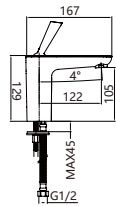

Faucet
综合龙头

F036607C

Single Handle Basin Faucet
单把面盆龙头
带提拉下水

F036609C

Single Handle High Basin Faucet
单把高体面盆龙头
带按压下水

030641C

Single Handle Basin Faucet
单把面盆龙头

● C ● BL ● LT

030642C

Single Handle High Basin Faucet
单把高体面盆龙头

● C ● BL ● LT