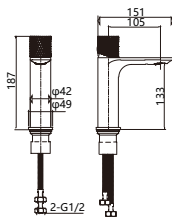

Faucet
综合龙头

F036607C

Single Handle Basin Faucet
单把面盆龙头
带提拉下水

F036609C

Single Handle High Basin Faucet
单把高体面盆龙头
带按压下水

030641C

Single Handle Basin Faucet
单把面盆龙头

● C ● BL ● LT

030642C

Single Handle High Basin Faucet
单把高体面盆龙头

● C ● BL ● LT