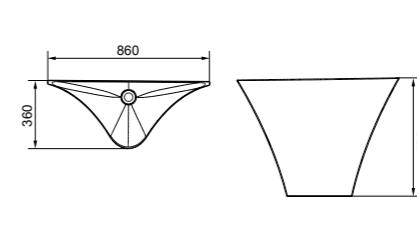

S1608
Wall-hung Basin
挂式台盆
尺寸：860×360×625mm

Clostone Basin
云石面盆