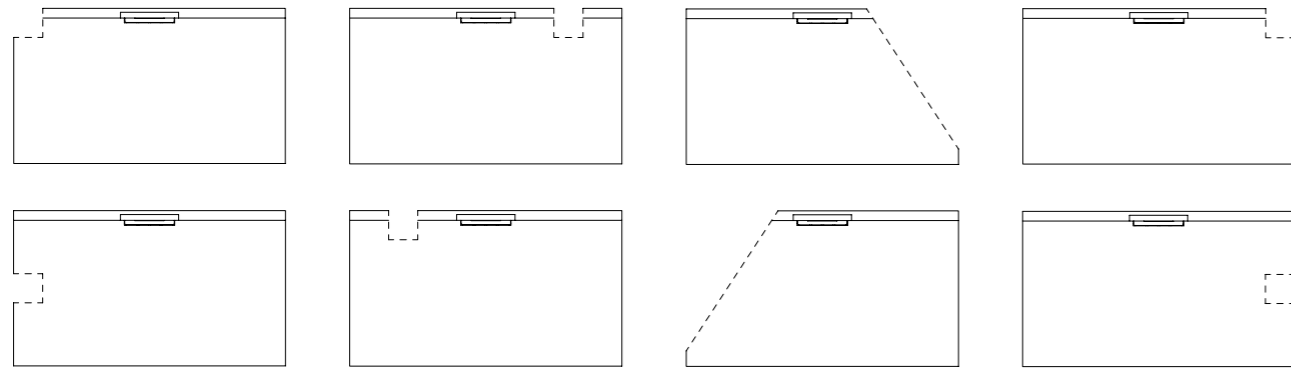

淋浴底盆可以很好地链接淋浴区与地板，防滑、易洁、美观、实用外还实现了无障碍出入淋浴区。

A variety of materials, colors and textures can be customized for you at the same time. Satisfy the needs of various shower spaces and let you choose freely through a combination of solutions.

多种材质、颜色、纹理，同时可为你量身定制。满足各种淋浴空间需求并通过组合化的方案让你随心选择。

TC Series TC 系列

技术资料 / Technical Information

标准尺寸范围 Standard size range

备注：非标尺寸可定制

可裁切示例 Cuttable example

完美饰面 Perfect finish

纹理、色彩 / Textures & Colors