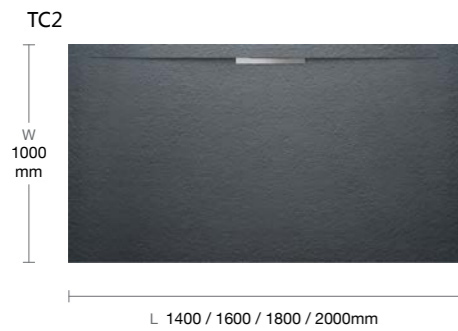

TC Series TC 系列

技术资料 / Technical Information

标准尺寸范围 Standard size range

备注：非标尺寸可定制

可裁切示例 Cuttable example