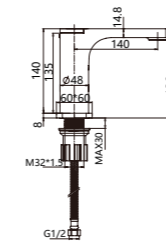

### F070607C

Single Handle Basin Faucet  
单把手盆龙头  
带提拉下水

● C ● BL ● LT