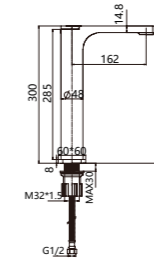

### F070607C

Single Handle Basin Faucet  
单把手盆龙头  
带提拉下水

● C ● BL ● LT

### F070609C

Single Handle High Basin Faucet  
单把手高体盆龙头  
带按下下水

● C ● BL ● LT