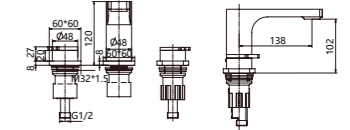

### F070609C

Single Handle High Basin Faucet  
单把手高体盆龙头  
带按下下水

● C ● BL ● LT

### F070630C

Double Handle Basin Faucet  
双把手台式盆龙头  
带提拉下水

● C ● BL ● LT