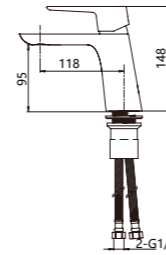

## FASHION DESIGN SOFT LINES

时尚的设计，柔美的线条

**F095607C**

Single Handle Basin Faucet  
单把手盆龙头  
带提拉下水

● C ● BL ● LT

**F095609C**

Single Handle High Basin Faucet  
单把手高体盆龙头  
带按压下水

● C ● BL ● LT

**F095610C**

Single Handle Concealed Basin Faucet  
单把手入墙式盆龙头

● C ● BL ● LT

**F095924C**

Single Handle Shower Faucet  
单把手淋浴龙头  
带多功能方形按钮花洒、防缠绕 1.7 米银灰管、铜花洒座

**F095059C**

Single Handle Standing Bath Shower Faucet  
单把手落地浴缸淋浴龙头  
带单功能花洒、防缠绕 1.5 米银灰软管