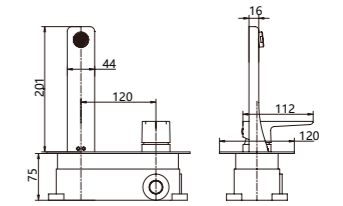

## FASHION DESIGN SOFT LINES

时尚的设计，柔美的线条

**F095607C**

Single Handle Basin Faucet  
单把手盆龙头  
带提拉下水

● C ● BL ● LT

**F095609C**

Single Handle High Basin Faucet  
单把手高体盆龙头  
带按压下水

● C ● BL ● LT

**F095610C**

Single Handle Concealed Basin Faucet  
单把手入墙式盆龙头

● C ● BL ● LT

**F095924C**

Single Handle Shower Faucet  
单把手淋浴龙头  
带多功能方形按钮花洒、防缠绕 1.7 米银灰管、铜花洒座

**F095059C**

Single Handle Standing Bath Shower Faucet  
单把手落地浴缸淋浴龙头  
带单功能花洒、防缠绕 1.5 米银灰软管