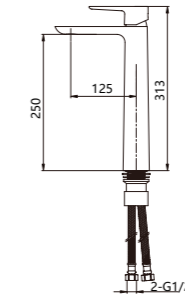

## FASHION DESIGN SOFT LINES

时尚的设计，柔美的线条

**F095607C**

Single Handle Basin Faucet  
单把手盆龙头  
带提拉下水

● C ● BL ● LT

**F095609C**

Single Handle High Basin Faucet  
单把手高体盆龙头  
带按压下水

● C ● BL ● LT

**F095610C**

Single Handle Concealed Basin Faucet  
单把手入墙式盆龙头

● C ● BL ● LT

**F095924C**

Single Handle Shower Faucet  
单把手淋浴龙头  
带多功能方形按钮花洒、防缠绕 1.7 米银灰管、铜花洒座

**F095059C**

Single Handle Standing Bath Shower Faucet  
单把手落地浴缸淋浴龙头  
带单功能花洒、防缠绕 1.5 米银灰软管