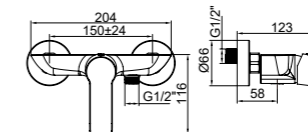

## FASHION DESIGN SOFT LINES

时尚的设计，柔美的线条

**F095607C**

Single Handle Basin Faucet  
单把手盆龙头  
带提拉下水

● C ● BL ● LT

**F095609C**

Single Handle High Basin Faucet  
单把手高体盆龙头  
带按压下水

● C ● BL ● LT

**F095610C**

Single Handle Concealed Basin Faucet  
单把手入墙式盆龙头

● C ● BL ● LT

**F095924C**

Single Handle Shower Faucet  
单把手淋浴龙头  
带多功能方形按钮花洒、防缠绕 1.7 米银灰管、铜花洒座

**F095059C**

Single Handle Standing Bath Shower Faucet  
单把手落地浴缸淋浴龙头  
带单功能花洒、防缠绕 1.5 米银灰软管