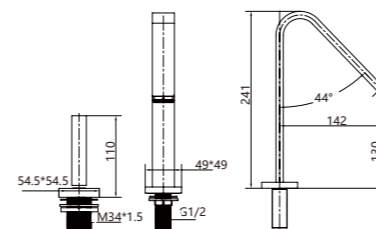

Double Handle Four-connection
Bath Shower Faucet
双把台式四联浴缸淋浴龙头
带单功能方形花洒，防缠绕 1.5 米花洒软管

● C ● BL ● LT

F011620C

Single Handle Basin Faucet
单把台式面盆龙头
带按压下水

● C ● BL ● LT

F011630C

Double Handle Basin Faucet
双把台式面盆龙头
带按压下水

● C ● BL ● LT

F011059C

Single Handle Standing Bath
Shower Faucet
单把落地浴缸淋浴龙头
带单功能方形花洒，防缠绕 1.5 米银灰软管

● C ● BL ● LT