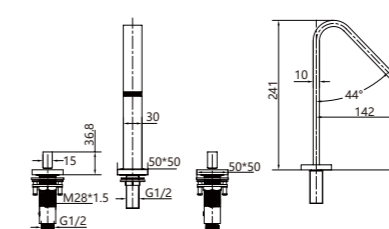

Double Handle Four-connection
Bath Shower Faucet
双把台式四联浴缸淋浴龙头
带单功能方形花洒，防缠绕 1.5 米花洒软管

● C ● BL ● LT

F011620C

Single Handle Basin Faucet
单把台式面盆龙头
带按压下水

● C ● BL ● LT

F011630C

Double Handle Basin Faucet
双把台式面盆龙头
带按压下水

● C ● BL ● LT

F011059C

Single Handle Standing Bath
Shower Faucet
单把落地浴缸淋浴龙头
带单功能方形花洒，防缠绕 1.5 米银灰软管

● C ● BL ● LT