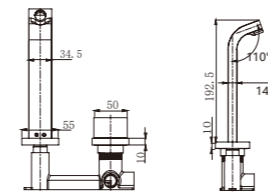

F011611C

Single Handle Concealed Basin Faucet
单把入墙式面盆龙头

● C ● BL ● LT