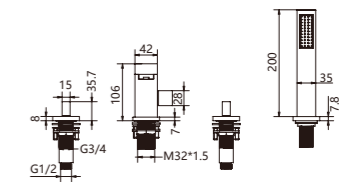

不同的浴缸龙头解决方案适用于不同的浴缸产品，形式的创变，都离不开产品的本质，就是为了让您在沐浴时体验那一份放松与舒适。

F011611C

Single Handle Concealed Basin Faucet
单把入墙式面盆龙头

● C ● BL ● LT

F011610C

Double Handle Concealed Basin Faucet
双把入墙式面盆龙头

● C ● BL ● LT

F011052C

Double Handle Four-connection
Bath Shower Faucet
双把台式四联浴缸淋浴龙头
带单功能方形花洒，防缠绕 1.5 米花洒软管

● C ● BL ● LT

F011620C

Single Handle Basin Faucet
单把台式面盆龙头
带按压下水

● C ● BL ● LT

F011630C

Double Handle Basin Faucet
双把台式面盆龙头
带按压下水

● C ● BL ● LT

F011059C

Single Handle Standing Bath
Shower Faucet
单把落地浴缸淋浴龙头
带单功能方形花洒，防缠绕 1.5 米银灰软管

● C ● BL ● LT