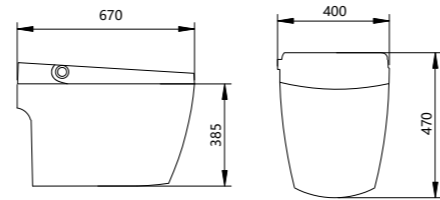

# CERAMICS

陶瓷制品

**S0112**  
Smart Toilet  
智能坐便器  
尺寸: 700x390x449mm  
坑距: 300/400mm

**S0111**  
Smart Toilet  
智能坐便器  
尺寸: 670x400x470mm  
坑距: 300/400mm

**S0110**  
Smart Toilet  
智能坐便器  
尺寸: 680x400x445mm  
坑距: 300/400mm

**S0323**  
One Piece Toilet  
一体坐便器  
尺寸: 720x485x635mm  
坑距: 300/400mm

**S0107**  
Smart Toilet  
智能坐便器  
尺寸: 715x425x470mm  
坑距: 300/400mm

**S0302**  
One Piece Toilet  
一体坐便器  
尺寸: 705x390x810mm  
坑距: 300/400mm

Ceramics  
陶瓷系列

**S0113**  
Smart Wall Hung Toilet  
挂式智能坐便器  
尺寸: 564x380x442mm  
坑距: 300/400mm  
水箱: 71012P 智能马桶挂式水箱

**S0201**  
Wall Hung Toilet  
挂式坐便器  
尺寸: 550x360x310mm  
坑距: 300/400mm  
水箱: 71013P 智能隐藏式水箱

**S0202**  
Wall Hung Toilet  
挂式坐便器  
尺寸: 535x365x310mm  
坑距: 300/400mm  
水箱: 71013P 智能隐藏式水箱

						
<b>产品功能</b>						
<b>可选配</b>	语音控制	●	●			
	泡沫盾防溅	●	●			
	紫外线杀菌					
	智能座温	●	●			●
	APP 小程序			●	●	●
	停电冲水	●	●		●	●
	停电清洗	●				
	雷达翻盖	●	●	●		●
	脚感翻圈	●	●	●		●
	自动合盖	●	●	●		●
<b>便捷类</b>	无水压限制	●	●	●		●
	离座冲水	●	●	●	●	●
	手动冲水	●	●	●	●	●
	脚感冲水	●	●	●	●	●
	便捷按钮	●	●	●	●	●
	节电模式			●	●	●
	夜间照明	●	●	●	●	●
	LED 显示		●	●	●	●
	防水遥控	●	●	●	●	●
	<b>享受类</b>	座圈加热	●	●	●	●
座温调节		●	●	●	●	●
缓降阻尼		●	●	●	●	●
暖风烘干		●	●	●	●	●
风温调节		●	●	●	●	●
智能除臭		●	●	●	●	●
<b>清洗类</b>	女性清洗	●	●	●	●	●
	臀部清洗	●	●	●	●	●
	移动清洗	●	●	●	●	●
	助便清洗	●				●
	冷热按摩	●	●	●	●	
	一键清洗	●	●	●	●	●
	水温调节	●	●	●	●	●
	水压调节	●	●	●	●	●
	喷嘴自洁	●	●	●	●	●
活水即热	●	●	●	●	●	
<b>安全类</b>	漏电保护	●	●	●	●	●
	座圈抗菌	●	●	●	●	●
	IPX4 防水	●	●	●	●	●
	阻燃材质	●	●	●	●	●