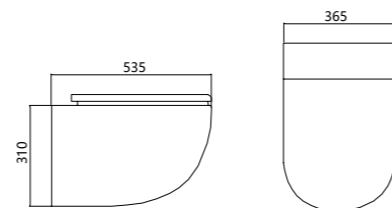

# CERAMICS

陶瓷制品

**S0112**  
Smart Toilet  
智能坐便器  
尺寸: 700x390x449mm  
坑距: 300/400mm

**S0111**  
Smart Toilet  
智能坐便器  
尺寸: 670x400x470mm  
坑距: 300/400mm

**S0110**  
Smart Toilet  
智能坐便器  
尺寸: 680x400x445mm  
坑距: 300/400mm

**S0323**  
One Piece Toilet  
一体坐便器  
尺寸: 720x485x635mm  
坑距: 300/400mm

**S0107**  
Smart Toilet  
智能坐便器  
尺寸: 715x425x470mm  
坑距: 300/400mm

**S0302**  
One Piece Toilet  
一体坐便器  
尺寸: 705x390x810mm  
坑距: 300/400mm

Ceramics  
陶瓷系列

**S0113**  
Smart Wall Hung Toilet  
挂式智能坐便器  
尺寸: 564x380x442mm  
坑距: 300/400mm  
水箱: 71012P 智能马桶挂式水箱

**S0201**  
Wall Hung Toilet  
挂式坐便器  
尺寸: 550x360x310mm  
坑距: 300/400mm  
水箱: 71013P 智能隐藏式水箱

**S0202**  
Wall Hung Toilet  
挂式坐便器  
尺寸: 535x365x310mm  
坑距: 300/400mm  
水箱: 71013P 智能隐藏式水箱

						
<b>产品功能</b>						
<b>可选配</b>	语音控制	●	●			
	泡沫盾防溅	●	●			
	紫外线杀菌					
	智能座温	●	●			●
	APP 小程序			●	●	●
	停电冲水	●	●		●	●
	停电清洗	●				
	雷达翻盖	●	●	●		●
	脚感翻圈	●	●	●		●
	自动合盖	●	●	●		●
<b>便捷类</b>	无水压限制	●	●	●		●
	离座冲水	●	●	●	●	●
	手动冲水	●	●	●	●	●
	脚感冲水	●	●	●	●	●
	便捷按钮	●	●	●	●	●
	节电模式			●	●	●
	夜间照明	●	●	●	●	●
	LED 显示		●	●	●	●
	防水遥控	●	●	●	●	●
	<b>享受类</b>	座圈加热	●	●	●	●
座温调节		●	●	●	●	●
缓降阻尼		●	●	●	●	●
暖风烘干		●	●	●	●	●
风温调节		●	●	●	●	●
智能除臭		●	●	●	●	●
<b>清洗类</b>	女性清洗	●	●	●	●	●
	臀部清洗	●	●	●	●	●
	移动清洗	●	●	●	●	●
	助便清洗	●				●
	冷热按摩	●	●	●	●	
	一键清洗	●	●	●	●	●
	水温调节	●	●	●	●	●
	水压调节	●	●	●	●	●
	喷嘴自洁	●	●	●	●	●
活水即热	●	●	●	●	●	
<b>安全类</b>	漏电保护	●	●	●	●	●
	座圈抗菌	●	●	●	●	●
	IPX4 防水	●	●	●	●	●
	阻燃材质	●	●	●	●	●