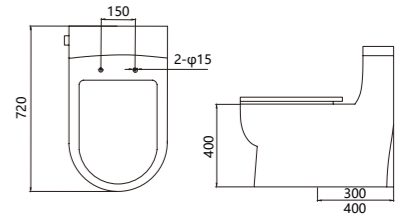

# CERAMICS

陶瓷制品

**S0112**  
Smart Toilet  
智能坐便器  
尺寸: 700x390x449mm  
坑距: 300/400mm

**S0111**  
Smart Toilet  
智能坐便器  
尺寸: 670x400x470mm  
坑距: 300/400mm

**S0110**  
Smart Toilet  
智能坐便器  
尺寸: 680x400x445mm  
坑距: 300/400mm

**S0323**  
One Piece Toilet  
一体坐便器  
尺寸: 720x485x635mm  
坑距: 300/400mm

**S0107**  
Smart Toilet  
智能坐便器  
尺寸: 715x425x470mm  
坑距: 300/400mm

**S0302**  
One Piece Toilet  
一体坐便器  
尺寸: 705x390x810mm  
坑距: 300/400mm

Ceramics  
陶瓷系列

**S0113**  
Smart Wall Hung Toilet  
挂式智能坐便器  
尺寸: 564x380x442mm  
坑距: 300/400mm  
水箱: 71012P 智能马桶挂式水箱

**S0201**  
Wall Hung Toilet  
挂式坐便器  
尺寸: 550x360x310mm  
坑距: 300/400mm  
水箱: 71013P 智能隐藏式水箱

**S0202**  
Wall Hung Toilet  
挂式坐便器  
尺寸: 535x365x310mm  
坑距: 300/400mm  
水箱: 71013P 智能隐藏式水箱

						
<b>产品功能</b>						
<b>可选配</b>	语音控制	●	●			
	泡沫盾防溅	●	●			
	紫外线杀菌					
	智能座温	●	●			●
	APP 小程序			●	●	●
	停电冲水	●	●		●	●
	停电清洗	●				
	雷达翻盖	●	●	●		●
	脚感翻圈	●	●	●		●
	自动合盖	●	●	●		●
<b>便捷类</b>	无水压限制	●	●	●		●
	离座冲水	●	●	●	●	●
	手动冲水	●	●	●	●	●
	脚感冲水	●	●	●	●	●
	便捷按钮	●	●	●	●	●
	节电模式			●	●	●
	夜间照明	●	●	●	●	●
	LED 显示		●	●	●	●
	防水遥控	●	●	●	●	●
	<b>享受类</b>	座圈加热	●	●	●	●
座温调节		●	●	●	●	●
缓降阻尼		●	●	●	●	●
暖风烘干		●	●	●	●	●
风温调节		●	●	●	●	●
智能除臭		●	●	●	●	●
<b>清洗类</b>	女性清洗	●	●	●	●	●
	臀部清洗	●	●	●	●	●
	移动清洗	●	●	●	●	●
	助便清洗	●				●
	冷热按摩	●	●	●	●	
	一键清洗	●	●	●	●	●
	水温调节	●	●	●	●	●
	水压调节	●	●	●	●	●
	喷嘴自洁	●	●	●	●	●
活水即热	●	●	●	●	●	
<b>安全类</b>	漏电保护	●	●	●	●	●
	座圈抗菌	●	●	●	●	●
	IPX4 防水	●	●	●	●	●
	阻燃材质	●	●	●	●	●