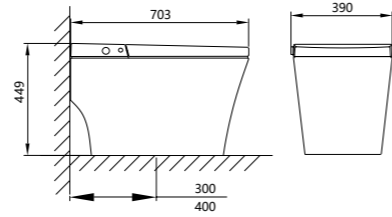

# CERAMICS

陶瓷制品

**S0112**  
Smart Toilet  
智能坐便器  
尺寸: 700x390x449mm  
坑距: 300/400mm

**S0111**  
Smart Toilet  
智能坐便器  
尺寸: 670x400x470mm  
坑距: 300/400mm

**S0110**  
Smart Toilet  
智能坐便器  
尺寸: 680x400x445mm  
坑距: 300/400mm

**S0323**  
One Piece Toilet  
一体坐便器  
尺寸: 720x485x635mm  
坑距: 300/400mm

**S0107**  
Smart Toilet  
智能坐便器  
尺寸: 715x425x470mm  
坑距: 300/400mm

**S0302**  
One Piece Toilet  
一体坐便器  
尺寸: 705x390x810mm  
坑距: 300/400mm

Ceramics  
陶瓷系列

**S0113**  
Smart Wall Hung Toilet  
挂式智能坐便器  
尺寸: 564x380x442mm  
坑距: 300/400mm  
水箱: 71012P 智能马桶挂式水箱

**S0201**  
Wall Hung Toilet  
挂式坐便器  
尺寸: 550x360x310mm  
坑距: 300/400mm  
水箱: 71013P 智能隐藏式水箱

**S0202**  
Wall Hung Toilet  
挂式坐便器  
尺寸: 535x365x310mm  
坑距: 300/400mm  
水箱: 71013P 智能隐藏式水箱

						
<b>产品功能</b>						
<b>可选配</b>	语音控制	●	●			
	泡沫盾防溅	●	●			
	紫外线杀菌					
	智能座温	●	●			●
	APP 小程序			●	●	●
	停电冲水	●	●		●	●
	停电清洗	●				
	雷达翻盖	●	●	●		●
	脚感翻圈	●	●	●		●
	自动合盖	●	●	●		●
<b>便捷类</b>	无水压限制	●	●	●		●
	离座冲水	●	●	●	●	●
	手动冲水	●	●	●	●	●
	脚感冲水	●	●	●	●	●
	便捷按钮	●	●	●	●	●
	节电模式			●	●	●
	夜间照明	●	●	●	●	●
	LED 显示		●	●	●	●
	防水遥控	●	●	●	●	●
	<b>享受类</b>	座圈加热	●	●	●	●
座温调节		●	●	●	●	●
缓降阻尼		●	●	●	●	●
暖风烘干		●	●	●	●	●
风温调节		●	●	●	●	●
智能除臭		●	●	●	●	●
<b>清洗类</b>	女性清洗	●	●	●	●	●
	臀部清洗	●	●	●	●	●
	移动清洗	●	●	●	●	●
	助便清洗	●				●
	冷热按摩	●	●	●	●	
	一键清洗	●	●	●	●	●
	水温调节	●	●	●	●	●
	水压调节	●	●	●	●	●
	喷嘴自洁	●	●	●	●	●
活水即热	●	●	●	●	●	
<b>安全类</b>	漏电保护	●	●	●	●	●
	座圈抗菌	●	●	●	●	●
	IPX4 防水	●	●	●	●	●
	阻燃材质	●	●	●	●	●