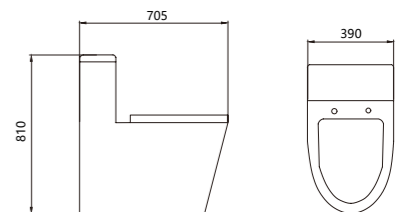

# CERAMICS

陶瓷制品

**S0112**  
Smart Toilet  
智能坐便器  
尺寸: 700x390x449mm  
坑距: 300/400mm

**S0111**  
Smart Toilet  
智能坐便器  
尺寸: 670x400x470mm  
坑距: 300/400mm

**S0110**  
Smart Toilet  
智能坐便器  
尺寸: 680x400x445mm  
坑距: 300/400mm

**S0323**  
One Piece Toilet  
一体坐便器  
尺寸: 720x485x635mm  
坑距: 300/400mm

**S0107**  
Smart Toilet  
智能坐便器  
尺寸: 715x425x470mm  
坑距: 300/400mm

**S0302**  
One Piece Toilet  
一体坐便器  
尺寸: 705x390x810mm  
坑距: 300/400mm

Ceramics  
陶瓷系列

**S0113**  
Smart Wall Hung Toilet  
挂式智能坐便器  
尺寸: 564x380x442mm  
坑距: 300/400mm  
水箱: 71012P 智能马桶挂式水箱

**S0201**  
Wall Hung Toilet  
挂式坐便器  
尺寸: 550x360x310mm  
坑距: 300/400mm  
水箱: 71013P 智能隐藏式水箱

**S0202**  
Wall Hung Toilet  
挂式坐便器  
尺寸: 535x365x310mm  
坑距: 300/400mm  
水箱: 71013P 智能隐藏式水箱

						
<b>产品功能</b>						
<b>可选配</b>	语音控制	●	●			
	泡沫盾防溅	●	●			
	紫外线杀菌					
	智能座温	●	●			●
	APP 小程序			●	●	●
	停电冲水	●	●		●	●
	停电清洗	●				
	雷达翻盖	●	●	●		●
	脚感翻圈	●	●	●		●
	自动合盖	●	●	●		●
<b>便捷类</b>	无水压限制	●	●	●		●
	离座冲水	●	●	●	●	●
	手动冲水	●	●	●	●	●
	脚感冲水	●	●	●	●	●
	便捷按钮	●	●	●	●	●
	节电模式			●	●	●
	夜间照明	●	●	●	●	●
	LED 显示		●	●	●	●
	防水遥控	●	●	●	●	●
	<b>享受类</b>	座圈加热	●	●	●	●
座温调节		●	●	●	●	●
缓降阻尼		●	●	●	●	●
暖风烘干		●	●	●	●	●
风温调节		●	●	●	●	●
智能除臭		●	●	●	●	●
<b>清洗类</b>	女性清洗	●	●	●	●	●
	臀部清洗	●	●	●	●	●
	移动清洗	●	●	●	●	●
	助便清洗	●				●
	冷热按摩	●	●	●	●	
	一键清洗	●	●	●	●	●
	水温调节	●	●	●	●	●
	水压调节	●	●	●	●	●
	喷嘴自洁	●	●	●	●	●
活水即热	●	●	●	●	●	
<b>安全类</b>	漏电保护	●	●	●	●	●
	座圈抗菌	●	●	●	●	●
	IPX4 防水	●	●	●	●	●
	阻燃材质	●	●	●	●	●