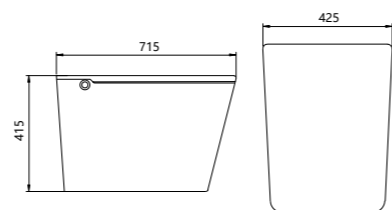

# CERAMICS

陶瓷制品

**S0112**  
Smart Toilet  
智能坐便器  
尺寸: 700x390x449mm  
坑距: 300/400mm

**S0111**  
Smart Toilet  
智能坐便器  
尺寸: 670x400x470mm  
坑距: 300/400mm

**S0110**  
Smart Toilet  
智能坐便器  
尺寸: 680x400x445mm  
坑距: 300/400mm

**S0323**  
One Piece Toilet  
一体坐便器  
尺寸: 720x485x635mm  
坑距: 300/400mm

**S0107**  
Smart Toilet  
智能坐便器  
尺寸: 715x425x470mm  
坑距: 300/400mm

**S0302**  
One Piece Toilet  
一体坐便器  
尺寸: 705x390x810mm  
坑距: 300/400mm

Ceramics  
陶瓷系列

**S0113**  
Smart Wall Hung Toilet  
挂式智能坐便器  
尺寸: 564x380x442mm  
坑距: 300/400mm  
水箱: 71012P 智能马桶挂式水箱

**S0201**  
Wall Hung Toilet  
挂式坐便器  
尺寸: 550x360x310mm  
坑距: 300/400mm  
水箱: 71013P 智能隐藏式水箱

**S0202**  
Wall Hung Toilet  
挂式坐便器  
尺寸: 535x365x310mm  
坑距: 300/400mm  
水箱: 71013P 智能隐藏式水箱

						
<b>产品功能</b>						
<b>可选配</b>	语音控制	●	●			
	泡沫盾防溅	●	●			
	紫外线杀菌					
	智能座温	●	●			●
	APP 小程序			●	●	●
	停电冲水	●	●		●	●
	停电清洗	●				
	雷达翻盖	●	●	●		●
	脚感翻圈	●	●	●		●
	自动合盖	●	●	●		●
<b>便捷类</b>	无水压限制	●	●	●		●
	离座冲水	●	●	●	●	●
	手动冲水	●	●	●	●	●
	脚感冲水	●	●	●	●	●
	便捷按钮	●	●	●	●	●
	节电模式			●	●	●
	夜间照明	●	●	●	●	●
	LED 显示		●	●	●	●
	防水遥控	●	●	●	●	●
	<b>享受类</b>	座圈加热	●	●	●	●
座温调节		●	●	●	●	●
缓降阻尼		●	●	●	●	●
暖风烘干		●	●	●	●	●
风温调节		●	●	●	●	●
智能除臭		●	●	●	●	●
<b>清洗类</b>	女性清洗	●	●	●	●	●
	臀部清洗	●	●	●	●	●
	移动清洗	●	●	●	●	●
	助便清洗	●				●
	冷热按摩	●	●	●	●	
	一键清洗	●	●	●	●	●
	水温调节	●	●	●	●	●
	水压调节	●	●	●	●	●
	喷嘴自洁	●	●	●	●	●
活水即热	●	●	●	●	●	
<b>安全类</b>	漏电保护	●	●	●	●	●
	座圈抗菌	●	●	●	●	●
	IPX4 防水	●	●	●	●	●
	阻燃材质	●	●	●	●	●