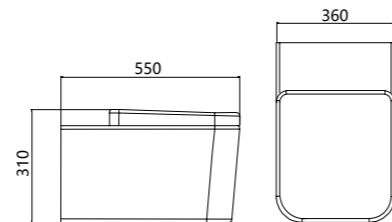

# CERAMICS

陶瓷制品

**S0112**  
Smart Toilet  
智能坐便器  
尺寸: 700x390x449mm  
坑距: 300/400mm

**S0111**  
Smart Toilet  
智能坐便器  
尺寸: 670x400x470mm  
坑距: 300/400mm

**S0110**  
Smart Toilet  
智能坐便器  
尺寸: 680x400x445mm  
坑距: 300/400mm

**S0323**  
One Piece Toilet  
一体坐便器  
尺寸: 720x485x635mm  
坑距: 300/400mm

**S0107**  
Smart Toilet  
智能坐便器  
尺寸: 715x425x470mm  
坑距: 300/400mm

**S0302**  
One Piece Toilet  
一体坐便器  
尺寸: 705x390x810mm  
坑距: 300/400mm

Ceramics  
陶瓷系列

**S0113**  
Smart Wall Hung Toilet  
挂式智能坐便器  
尺寸: 564x380x442mm  
坑距: 300/400mm  
水箱: 71012P 智能马桶挂式水箱

**S0201**  
Wall Hung Toilet  
挂式坐便器  
尺寸: 550x360x310mm  
坑距: 300/400mm  
水箱: 71013P 智能隐藏式水箱

**S0202**  
Wall Hung Toilet  
挂式坐便器  
尺寸: 535x365x310mm  
坑距: 300/400mm  
水箱: 71013P 智能隐藏式水箱

						
<b>产品功能</b>						
<b>可选配</b>	语音控制	●	●			
	泡沫盾防溅	●	●			
	紫外线杀菌					
	智能座温	●	●			●
	APP 小程序			●	●	●
	停电冲水	●	●		●	●
	停电清洗	●				
	雷达翻盖	●	●	●		●
	脚感翻圈	●	●	●		●
	自动合盖	●	●	●		●
<b>便捷类</b>	无水压限制	●	●	●		●
	离座冲水	●	●	●	●	●
	手动冲水	●	●	●	●	●
	脚感冲水	●	●	●	●	●
	便捷按钮	●	●	●	●	●
	节电模式			●	●	●
	夜间照明	●	●	●	●	●
	LED 显示		●	●	●	●
	防水遥控	●	●	●	●	●
	<b>享受类</b>	座圈加热	●	●	●	●
座温调节		●	●	●	●	●
缓降阻尼		●	●	●	●	●
暖风烘干		●	●	●	●	●
风温调节		●	●	●	●	●
智能除臭		●	●	●	●	●
<b>清洗类</b>	女性清洗	●	●	●	●	●
	臀部清洗	●	●	●	●	●
	移动清洗	●	●	●	●	●
	助便清洗	●				●
	冷热按摩	●	●	●	●	
	一键清洗	●	●	●	●	●
	水温调节	●	●	●	●	●
	水压调节	●	●	●	●	●
	喷嘴自洁	●	●	●	●	●
活水即热	●	●	●	●	●	
<b>安全类</b>	漏电保护	●	●	●	●	●
	座圈抗菌	●	●	●	●	●
	IPX4 防水	●	●	●	●	●
	阻燃材质	●	●	●	●	●