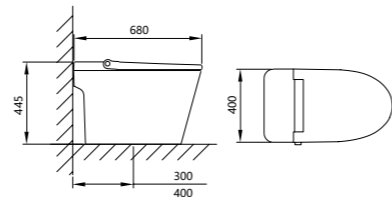

# CERAMICS

陶瓷制品

**S0112**  
Smart Toilet  
智能坐便器  
尺寸: 700x390x449mm  
坑距: 300/400mm

**S0111**  
Smart Toilet  
智能坐便器  
尺寸: 670x400x470mm  
坑距: 300/400mm

**S0110**  
Smart Toilet  
智能坐便器  
尺寸: 680x400x445mm  
坑距: 300/400mm

**S0323**  
One Piece Toilet  
一体坐便器  
尺寸: 720x485x635mm  
坑距: 300/400mm

**S0107**  
Smart Toilet  
智能坐便器  
尺寸: 715x425x470mm  
坑距: 300/400mm

**S0302**  
One Piece Toilet  
一体坐便器  
尺寸: 705x390x810mm  
坑距: 300/400mm

Ceramics  
陶瓷系列

**S0113**  
Smart Wall Hung Toilet  
挂式智能坐便器  
尺寸: 564x380x442mm  
坑距: 300/400mm  
水箱: 71012P 智能马桶挂式水箱

**S0201**  
Wall Hung Toilet  
挂式坐便器  
尺寸: 550x360x310mm  
坑距: 300/400mm  
水箱: 71013P 智能隐藏式水箱

**S0202**  
Wall Hung Toilet  
挂式坐便器  
尺寸: 535x365x310mm  
坑距: 300/400mm  
水箱: 71013P 智能隐藏式水箱

						
<b>产品功能</b>						
<b>可选配</b>	语音控制	●	●			
	泡沫盾防溅	●	●			
	紫外线杀菌					
	智能座温	●	●			●
	APP 小程序			●	●	●
	停电冲水	●	●		●	●
	停电清洗	●				
	雷达翻盖	●	●	●		●
	脚感翻圈	●	●	●		●
	自动合盖	●	●	●		●
<b>便捷类</b>	无水压限制	●	●	●		●
	离座冲水	●	●	●	●	●
	手动冲水	●	●	●	●	●
	脚感冲水	●	●	●	●	●
	便捷按钮	●	●	●	●	●
	节电模式			●	●	●
	夜间照明	●	●	●	●	●
	LED 显示		●	●	●	●
	防水遥控	●	●	●	●	●
	<b>享受类</b>	座圈加热	●	●	●	●
座温调节		●	●	●	●	●
缓降阻尼		●	●	●	●	●
暖风烘干		●	●	●	●	●
风温调节		●	●	●	●	●
智能除臭		●	●	●	●	●
<b>清洗类</b>	女性清洗	●	●	●	●	●
	臀部清洗	●	●	●	●	●
	移动清洗	●	●	●	●	●
	助便清洗	●				●
	冷热按摩	●	●	●	●	
	一键清洗	●	●	●	●	●
	水温调节	●	●	●	●	●
	水压调节	●	●	●	●	●
	喷嘴自洁	●	●	●	●	●
活水即热	●	●	●	●	●	
<b>安全类</b>	漏电保护	●	●	●	●	●
	座圈抗菌	●	●	●	●	●
	IPX4 防水	●	●	●	●	●
	阻燃材质	●	●	●	●	●