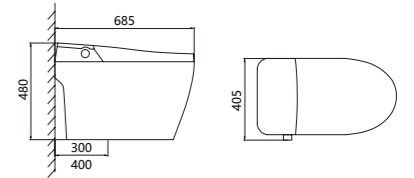

# CERAMICS

陶瓷制品

**S0112**  
Smart Toilet  
智能坐便器  
尺寸: 700x390x449mm  
坑距: 300/400mm

**S0111**  
Smart Toilet  
智能坐便器  
尺寸: 670x400x470mm  
坑距: 300/400mm

**S0110**  
Smart Toilet  
智能坐便器  
尺寸: 680x400x445mm  
坑距: 300/400mm

**S0323**  
One Piece Toilet  
一体坐便器  
尺寸: 720x485x635mm  
坑距: 300/400mm

**S0107**  
Smart Toilet  
智能坐便器  
尺寸: 715x425x470mm  
坑距: 300/400mm

**S0302**  
One Piece Toilet  
一体坐便器  
尺寸: 705x390x810mm  
坑距: 300/400mm

Ceramics  
陶瓷系列

**S0113**  
Smart Wall Hung Toilet  
挂式智能坐便器  
尺寸: 564x380x442mm  
坑距: 300/400mm  
水箱: 71012P 智能马桶挂式水箱

**S0201**  
Wall Hung Toilet  
挂式坐便器  
尺寸: 550x360x310mm  
坑距: 300/400mm  
水箱: 71013P 智能隐藏式水箱

**S0202**  
Wall Hung Toilet  
挂式坐便器  
尺寸: 535x365x310mm  
坑距: 300/400mm  
水箱: 71013P 智能隐藏式水箱

						
<b>产品功能</b>						
<b>可选配</b>	语音控制	●	●			
	泡沫盾防溅	●	●			
	紫外线杀菌					
	智能座温	●	●			●
	APP 小程序			●	●	●
	停电冲水	●	●		●	●
	停电清洗	●				
	雷达翻盖	●	●	●		●
	脚感翻圈	●	●	●		●
	自动合盖	●	●	●		●
<b>便捷类</b>	无水压限制	●	●	●		●
	离座冲水	●	●	●	●	●
	手动冲水	●	●	●	●	●
	脚感冲水	●	●	●	●	●
	便捷按钮	●	●	●	●	●
	节电模式			●	●	●
	夜间照明	●	●	●	●	●
	LED 显示		●	●	●	●
	防水遥控	●	●	●	●	●
	<b>享受类</b>	座圈加热	●	●	●	●
座温调节		●	●	●	●	●
缓降阻尼		●	●	●	●	●
暖风烘干		●	●	●	●	●
风温调节		●	●	●	●	●
智能除臭		●	●	●	●	●
<b>清洗类</b>	女性清洗	●	●	●	●	●
	臀部清洗	●	●	●	●	●
	移动清洗	●	●	●	●	●
	助便清洗	●				●
	冷热按摩	●	●	●	●	
	一键清洗	●	●	●	●	●
	水温调节	●	●	●	●	●
	水压调节	●	●	●	●	●
	喷嘴自洁	●	●	●	●	●
活水即热	●	●	●	●	●	
<b>安全类</b>	漏电保护	●	●	●	●	●
	座圈抗菌	●	●	●	●	●
	IPX4 防水	●	●	●	●	●
	阻燃材质	●	●	●	●	●